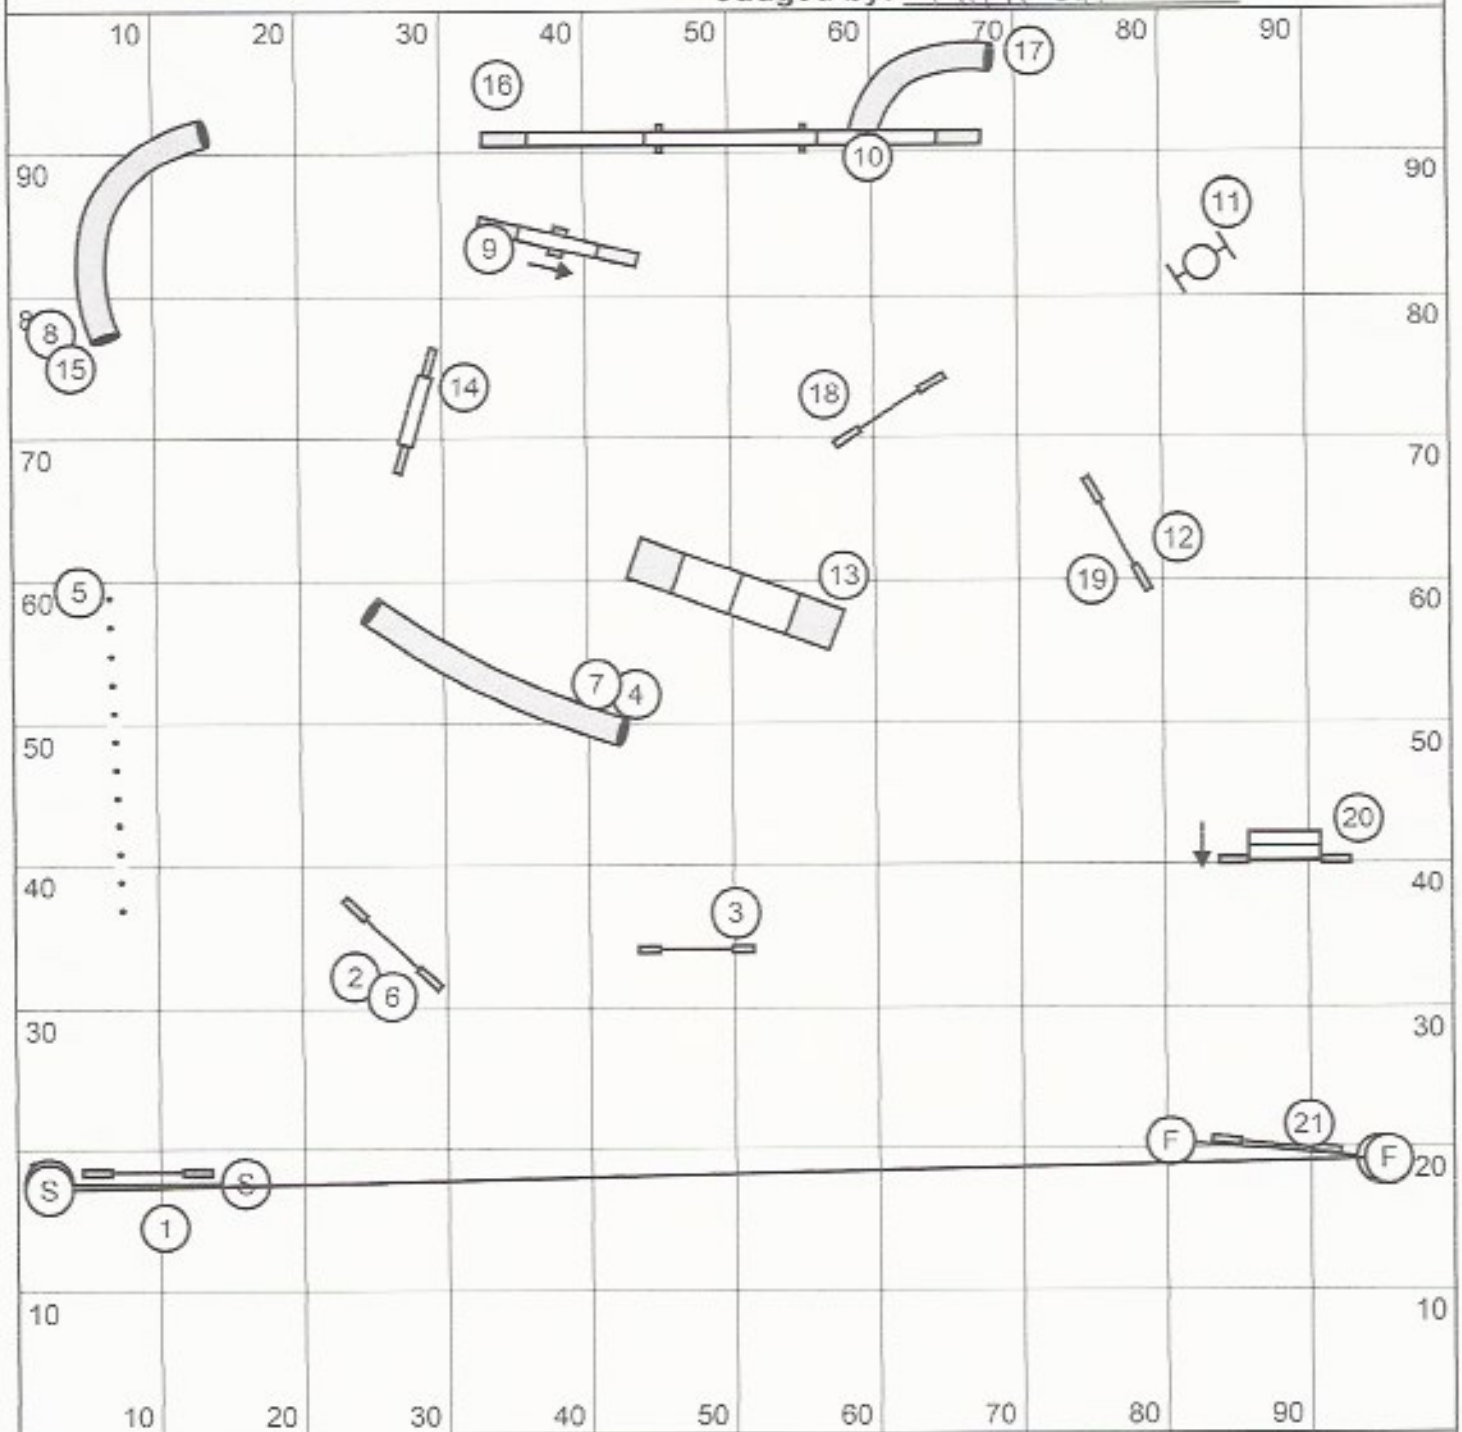

Regional Standard #1

Designed by Sharon Ransom

Judged by: Karen Collins

Est. Yds: 197 Actual: 206 Med = 2.9 yps Open = 3.2 yps
 Mini (Med + 5) = 71 + 5 = 76 Mini Vets = 91
 Medium = 71 Med Vets = 85
 Open = 64 Open Vets = 77

KCC

REGIONAL STANDARD
 Designing judge: Mary Zacharatos
 Judged by: Kim Collins

#2

Regionals Standard

Yards: 196

Open @ 3.17yps; Medium 2.9

Regular/Special: Open: 62

Vets

Medium: 68

Medium: 82

Mini (Med + 5s): 68 + 5 = 73

Mini: 88

Handwritten signature

Regional Gamblers *✗*

Designed by: Kim Collins

Judged By: *Kim Collins*

Judged by: Kim Collins
 Designer: Tracey Mallinson

Approx 157 yards Actual 163

Regular / Specials

Open - 4.1 yps 40

Medium - 3.7 yps 44

Mini + 5 44 + 5 = 49

MAX Course time 88 sec.

Veterans