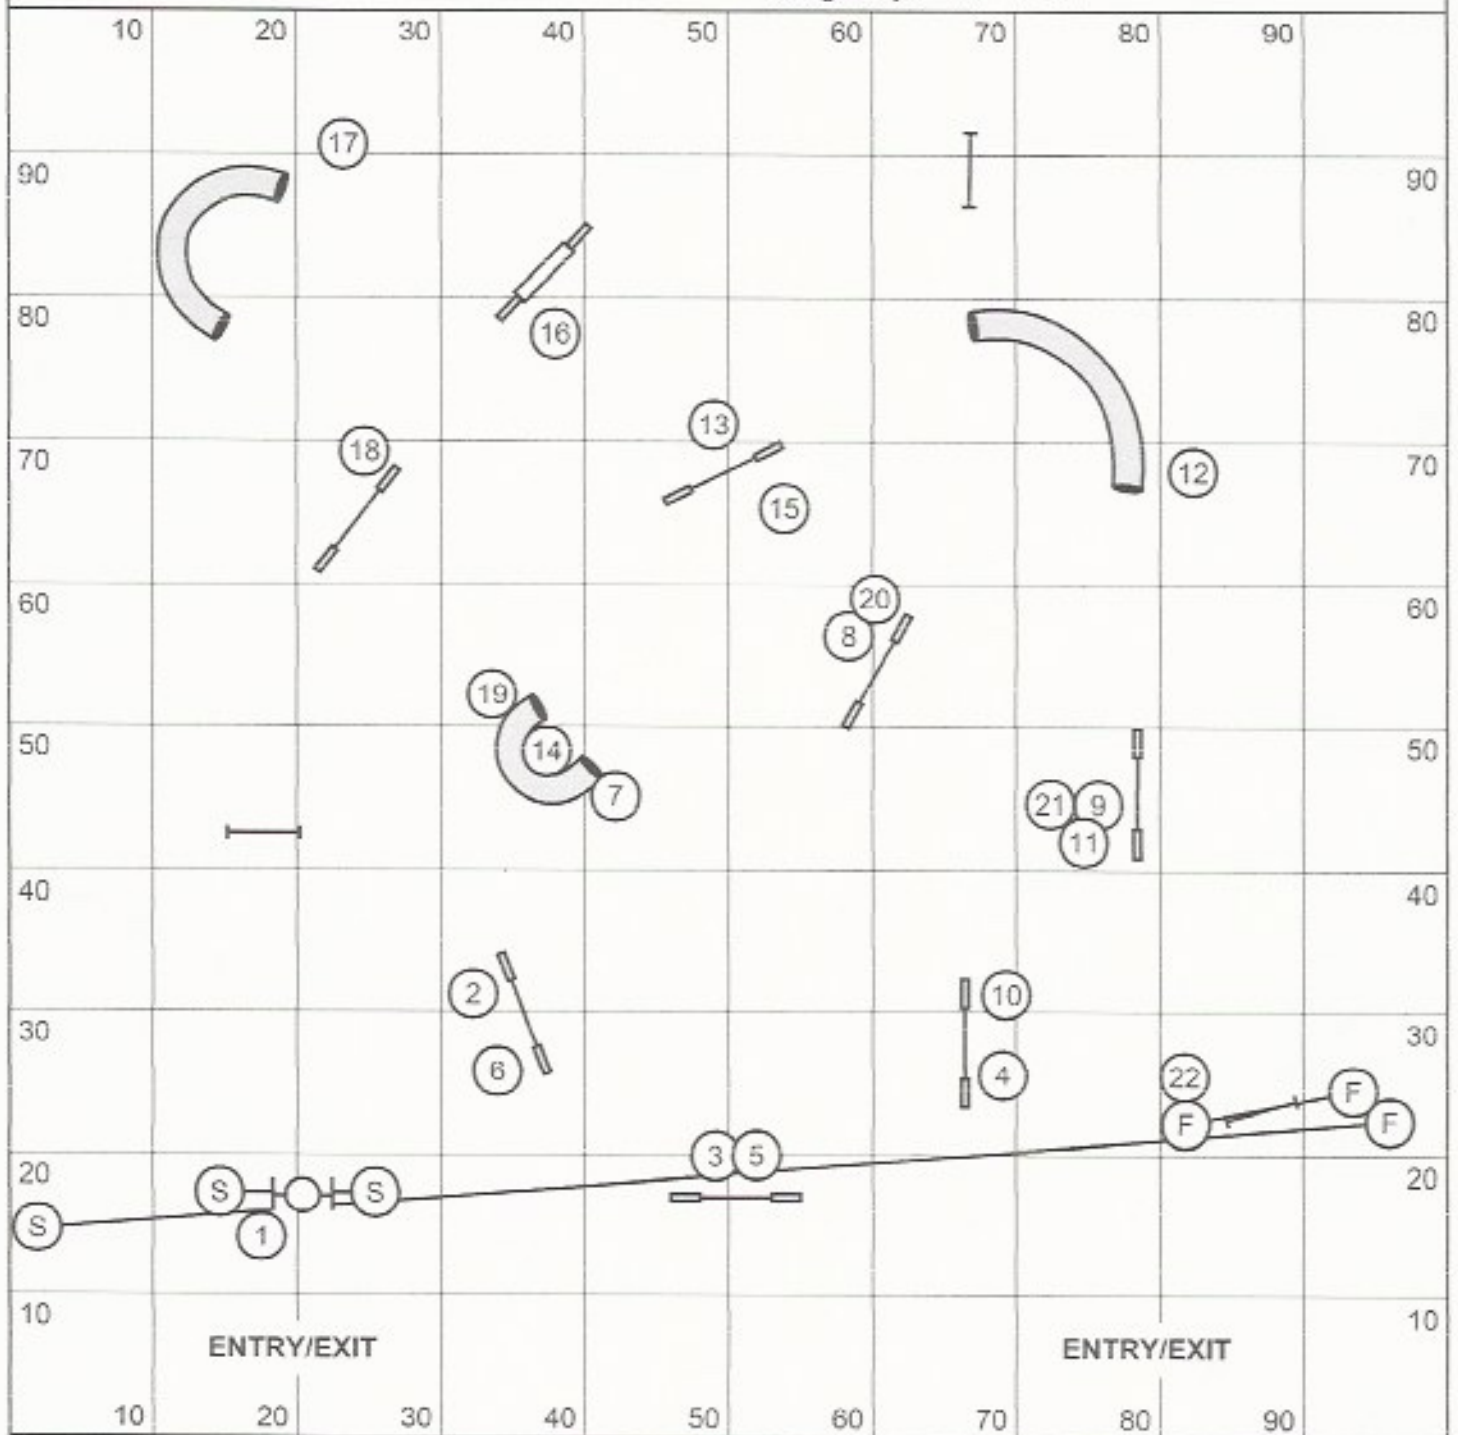

Judged by: Kim Collins
 Designer: Tracey Mallinson

Approx 157 yards Actual 163

Regular / Specials

Open - 4.1 yps 40

Medium - 3.7 yps 44

Mini + 5 44 + 5 = 49

MAX Course time 88 sec.

Veterans

Open Vet 48

Medium Vet 53

Mini Vet 59

Med

Kim

Regional Jumpers *42*

Designing Judge Trish Levesque

Judged by: *Kim Collins*

SCT: Medium @ 3.6 Open @ 4.0 Estimated Yards: 176 Actual Yards: 180

Mini: *55*

Veteran/JH: *66*

Medium: *50*

Veteran/JH: *60*

Open: *45*

Veteran/JH: *54*

XOU