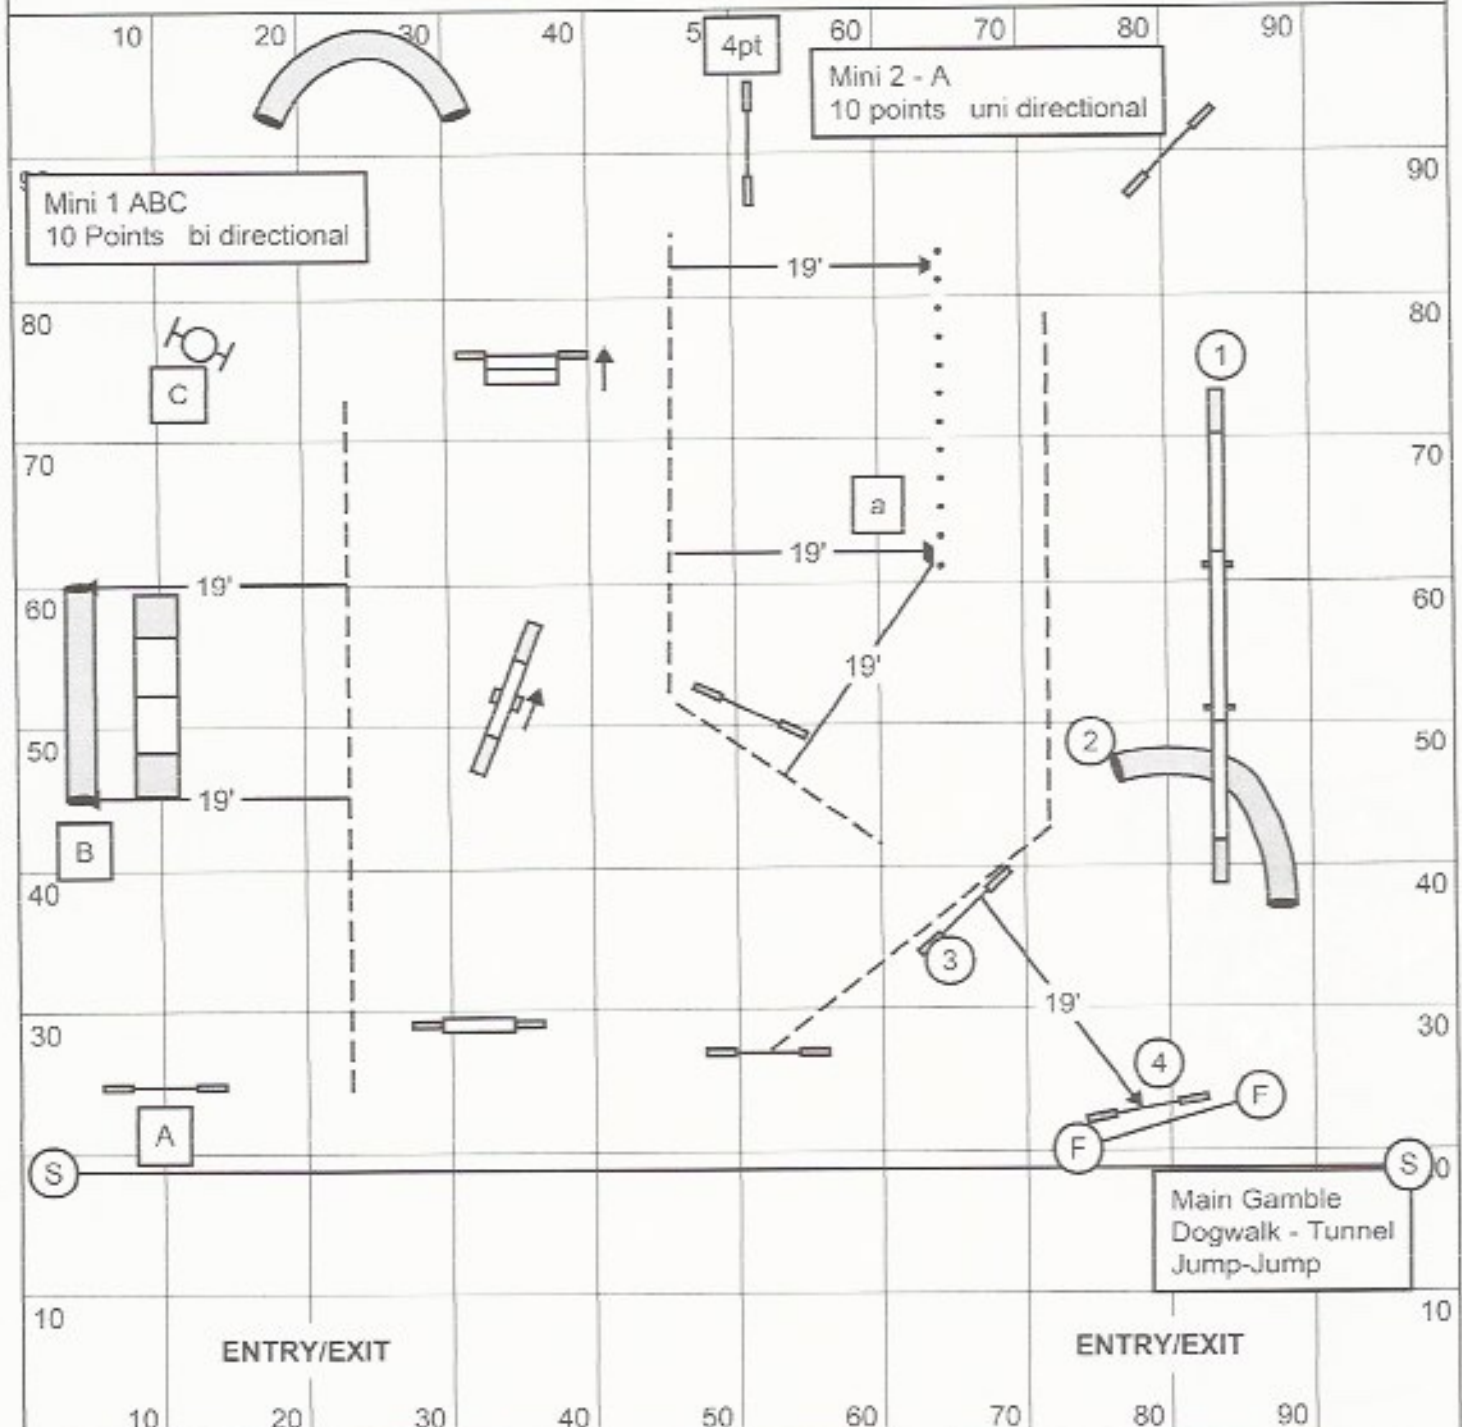

KCC

REGIONAL STANDARD
 Designing judge: Mary Zacharatos
 Judged by: Kim Collins

#2

Regionals Standard

Yards: 196

Open @ 3.17yps; Medium 2.9

Regular/Special: Open: 62

Vets

Medium: 68

Medium: 82

Mini (Med + 5s): 68 + 5 = 73

Mini: 88

Handwritten signature

Regional Gamblers *✗*

Designed by: Kim Collins

Judged By: *Kim Collins*