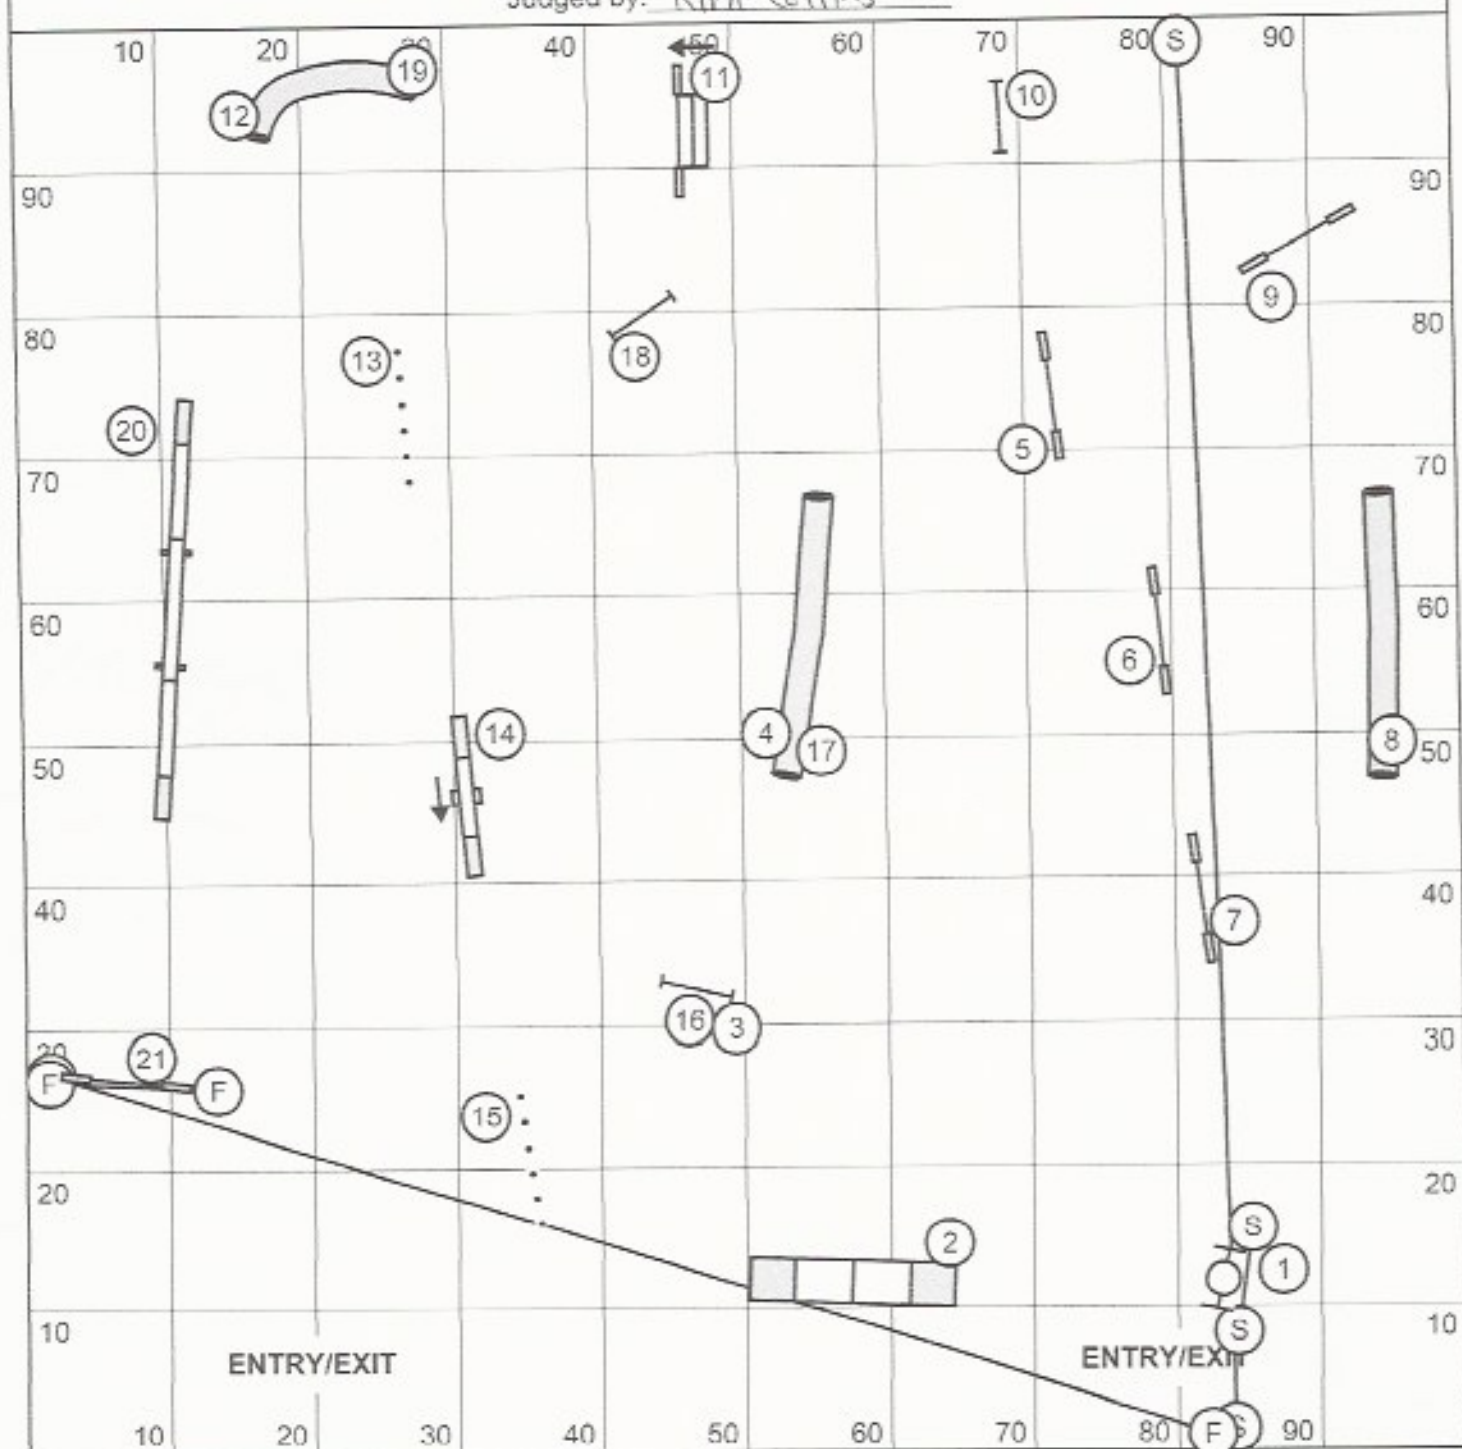

Regional Standard #1

Designed by Sharon Ransom

Judged by: Karen Collins

Est. Yds: 197 Actual: 206 Med = 2.9 yps Open = 3.2 yps
 Mini (Med + 5) = 71 + 5 = 76 Mini Vets = 91
 Medium = 71 Med Vets = 85
 Open = 64 Open Vets = 77

KCC

REGIONAL STANDARD
 Designing judge: Mary Zacharatos
 Judged by: Kim Collins

#2

Regionals Standard

Yards: 196

Open @ 3.17yps; Medium 2.9

Regular/Special: Open: 62

Vets

Judged by: Kim Collins
 Designer: Tracey Mallinson

Approx 157 yards Actual 163

Regular / Specials

Open - 4.1 yps 40

Medium - 3.7 yps 44

Mini + 5 44 + 5 = 49

MAX Course time 88 sec.

Veterans

SCT: Medium @ 3.6 Open @ 4.0 Estimated Yards: 176 Actual Yards: 180

Mini: *55*

Veteran/JH: *66*

Medium: *50*

Veteran/JH: *60*

Open: *45*

Veteran/JH: *54*

XOU